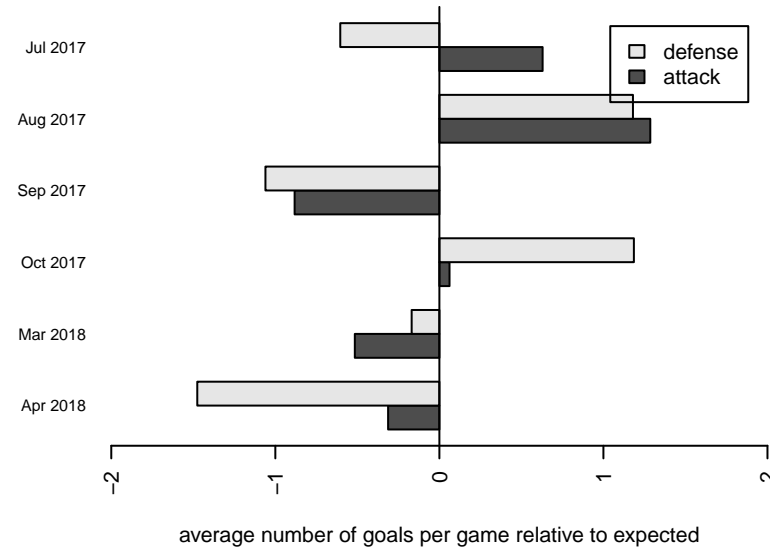

Performance relative to 13 month average