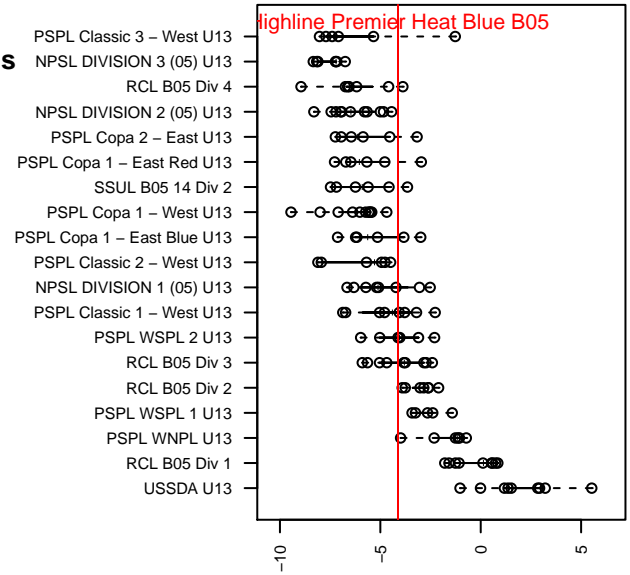

Highline Premier FC Heat 05 Blue

HPFC B05 Heat

HPFC Heat B05

HPFC B05

Highline Premier FC Heat 05 Blue

HIGHLINE PREMIER FC HPFC HEAT 05 (WA)

Venues played:

2017 Starfire Spring Classic BU13 Silver

2017 Sounders FC Cup BU13 Gold

2017 Mt Hood Challenge U13 Silver

2017 PSPL WSPL 2 U13

2017 Spr PSPL - '05 Super 2 - West U13

2017 WA Cup U13 Silver U13

Highline Premier Heat Blue B05
Dots are actual minus expected GF (blue circles) and GA (red triangles).
Blue line is smoothed change in attack strength. Red is smoothed change in defense strength.

**attack and defense variance (black dot)
relative to other teams
and top 10 in region**

**attack and defense rating
relative to others at age
and all opponents in last 13 months**

Performance relative to 13 month average