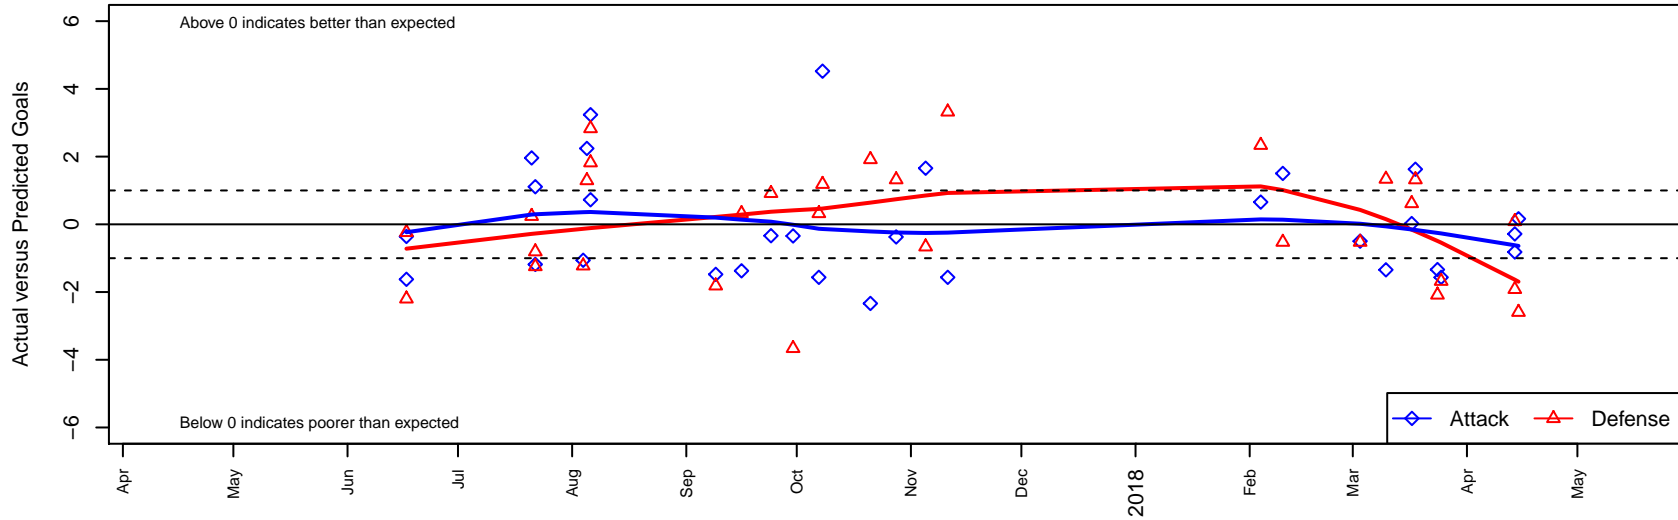

2017 Sounders FC Cup BU13 Gold

2017 Mt Hood Challenge U13 Silver

2017 PSPL WSPL 2 U13

2017 Spr PSPL - '05 Super 2 - West U13

2017 WA Cup U13 Silver U13

Highline Premier Heat Blue B05
Dots are actual minus expected GF (blue circles) and GA (red triangles).
Blue line is smoothed change in attack strength. Red is smoothed change in defense strength.

**attack and defense variance (black dot)
relative to other teams
and top 10 in region**

**attack and defense rating
relative to others at age
and all opponents in last 13 months**

Performance relative to 13 month average